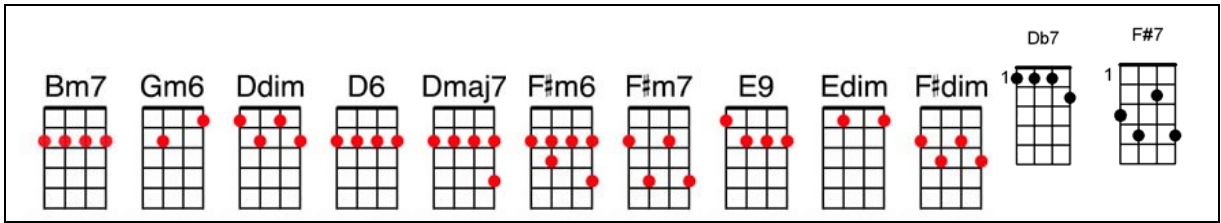

I'LL SEE YOU IN MY DREAMS
 Music by Isham Jones, Lyrics by Gus Kahn 1924
Arranged for ukulele by John Colter

Verse:

D F#m D7 F#m6/B7
 Tho' the days are long, twilight sings a song,
 E7 Gm A7 D D6/Dmaj7/D6
 Of the happiness that used to be;
 F#m Ddim Db7 F#m
 Soon my eyes will close, soon I'll find repose,
 A Edim Bm7 E7 A A7
 And in dreams you're always near to me.

Chorus:

G Bm7 Gm6
 I'll see you in my dreams
 D Ddim Db7 D6
 Hold you in my dreams
 B7 F#m7 B7
 Someone took you out of my arms,
 E9 Edim E7 A7
 Still I feel the thrill of your charms.
 G Bm7 Gm6
 Lips that once were mine,
 D Ddim Db7 D6
 Tender eyes that shine,
 F#dim B7 F#dim F#7 Bm7
 They will light my way tonight,
 G Gm6 A7 D A7/Bb7/D6
 I'll see you in my dreams.