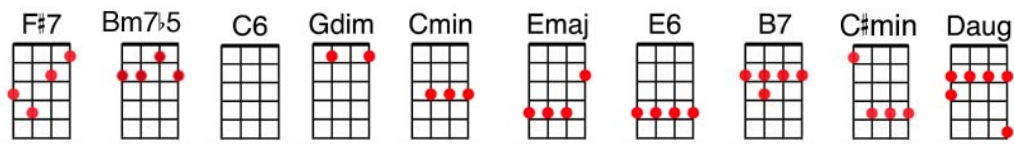

# DREAM A LITTLE DREAM OF ME

(Words & Music by Wilbur Schwandt & Fabian Andre)

**G F#7 Gdim D7**  
Stars shining bright above you

**G F#7 Bm7-5 E7**  
Night breezes seem to whisper "I love you"

**C6 Cm**  
Birds singing in a sycamore tree

**G Gdim D7**  
Dream a little dream of me.

**G F#7 Gdim D7**  
Say "Nightie-night" and kiss me

**G F#7 Bm7b5 E7**  
Just hold me tight and tell me you'll miss me

**C6 Cm**  
While I'm alone and blue as can be

**G C7 D7 G**  
Dream a little dream of me.

Bridge:

**E E6 A B7 E C#m A B7**  
Stars fading but I linger on, dear, still craving your kiss

**E E6 A B7 E Gdim D7**  
I'm longing to linger till dawn, dear, just saying this:

**G F#7 Gdim D7**  
Sweet dreams till sunbeams find you

**G F#7 Bm7b5 E7**  
Sweet dreams that leave all worries far behind you

**C6 Cm**  
But in your dreams whatever they be

**G D+ D7 G**  
Dream a little dream of me.