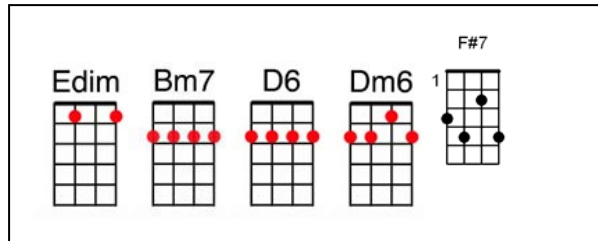

ALL I DO IS DREAM OF YOU (A)

Words & Music by Arthur Freed & Nacio Herb Brown 1934

Key: A

A Edim Bm7 E7
 All I do is dream of you the whole night through
 Bm7 E7 A
 With the dawn I still go on and dream of you.
 A7 A9 A7 A9
 You're every thought, you're everything,
 D6 D Dm6
 You're every song I ever sing
 B7 E7 Bm7 E7
 Summer, Winter, Autumn and Spring.

 A Edim Bm7 E7
 And were there more than twenty-four hours a day,
 Bm7 E7 A
 They'd be spent in sweet content, dreaming away
 A7 A9 A7 A9
 When skies are grey, when skies are blue
 D6 D Dm6
 Morning, noon and night-time, too
 A F#7 B7 E7 A
 All I do the whole day through, is dream of you.